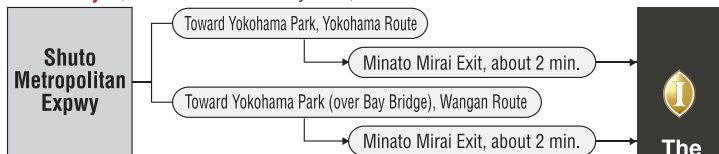

By Train

From Tokyo

From Kansai & Chubu

From Near Stations

By Air

By Car

From Tokyo (about 30 min. from Tokyo Sta.)

From Kansai & Chubu

Pacifico Yokohama Parking Lot

Minato Mirai Public Parking Lot (Underground)	Capacity:1188 (Standard-sized cars only)	7:00 a.m. - midnight
Rates : Standard-sized car ¥520/hour		
Bus/Large Vehicle Parking Lot (Outdoor)	Capacity:40	7:00 a.m. - 10:00 p.m.
Rates : Large vehicle ¥1,000/hour		

INTERCONTINENTAL YOKOHAMA GRAND