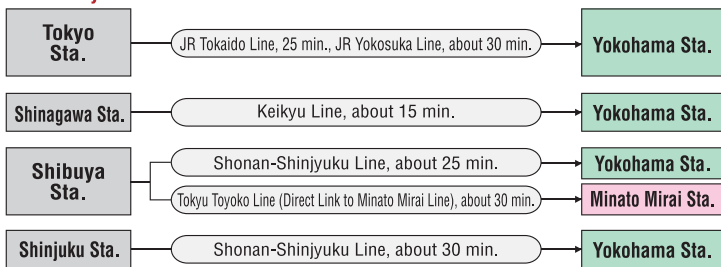

By Train

From Tokyo

From Kansai & Chubu

From Near Stations

By Air

By Car

From Tokyo (about 30 min. from Tokyo Sta.)

From Kansai & Chubu

Pacifico Yokohama Parking Lot

Minato Mirai Public Parking Lot (Underground)	Capacity:1188 (Standard-sized cars only)	7:00 a.m. - midnight
Rates : Standard-sized car ¥520/hour		
Bus/Large Vehicle Parking Lot (Outdoor)	Capacity:40	7:00 a.m. - 10:00 p.m.
Rates : Large vehicle ¥1,000/hour		