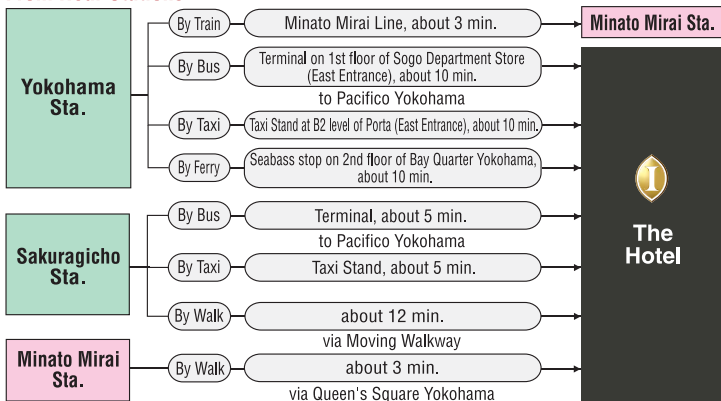

By Train

From Tokyo

From Kansai & Chubu

From Near Stations

By Air

By Car

From Tokyo (about 30 min. from Tokyo Sta.)

From Kansai & Chubu

Pacifico Yokohama Parking Lot

Minato Mirai Public Parking Lot (Underground)	Capacity:1188 (Standard-sized cars only)	7:00 a.m. - midnight
Rates : Standard-sized car ¥520/hour		
Bus/Large Vehicle Parking Lot (Outdoor)	Capacity:40	7:00 a.m. - 10:00 p.m.
Rates : Large vehicle ¥1,000/hour		

INTERCONTINENTAL YOKOHAMA GRAND