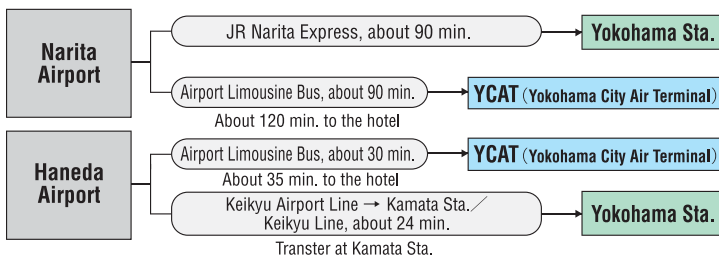

By Train

From Tokyo

From Kansai & Chubu

From Near Stations

By Air

By Car

From Tokyo (about 30 min. from Tokyo Sta.)

From Kansai & Chubu

Pacifico Yokohama Parking Lot

Minato Mirai Public Parking Lot (Underground)	Capacity:1188 (Standard-sized cars only)	7:00 a.m. - midnight
Rates : Standard-sized car ¥520/hour		
Bus/Large Vehicle Parking Lot (Outdoor)	Capacity:40	7:00 a.m. - 10:00 p.m.
Rates : Large vehicle ¥1,000/hour		

INTERCONTINENTAL YOKOHAMA GRAND